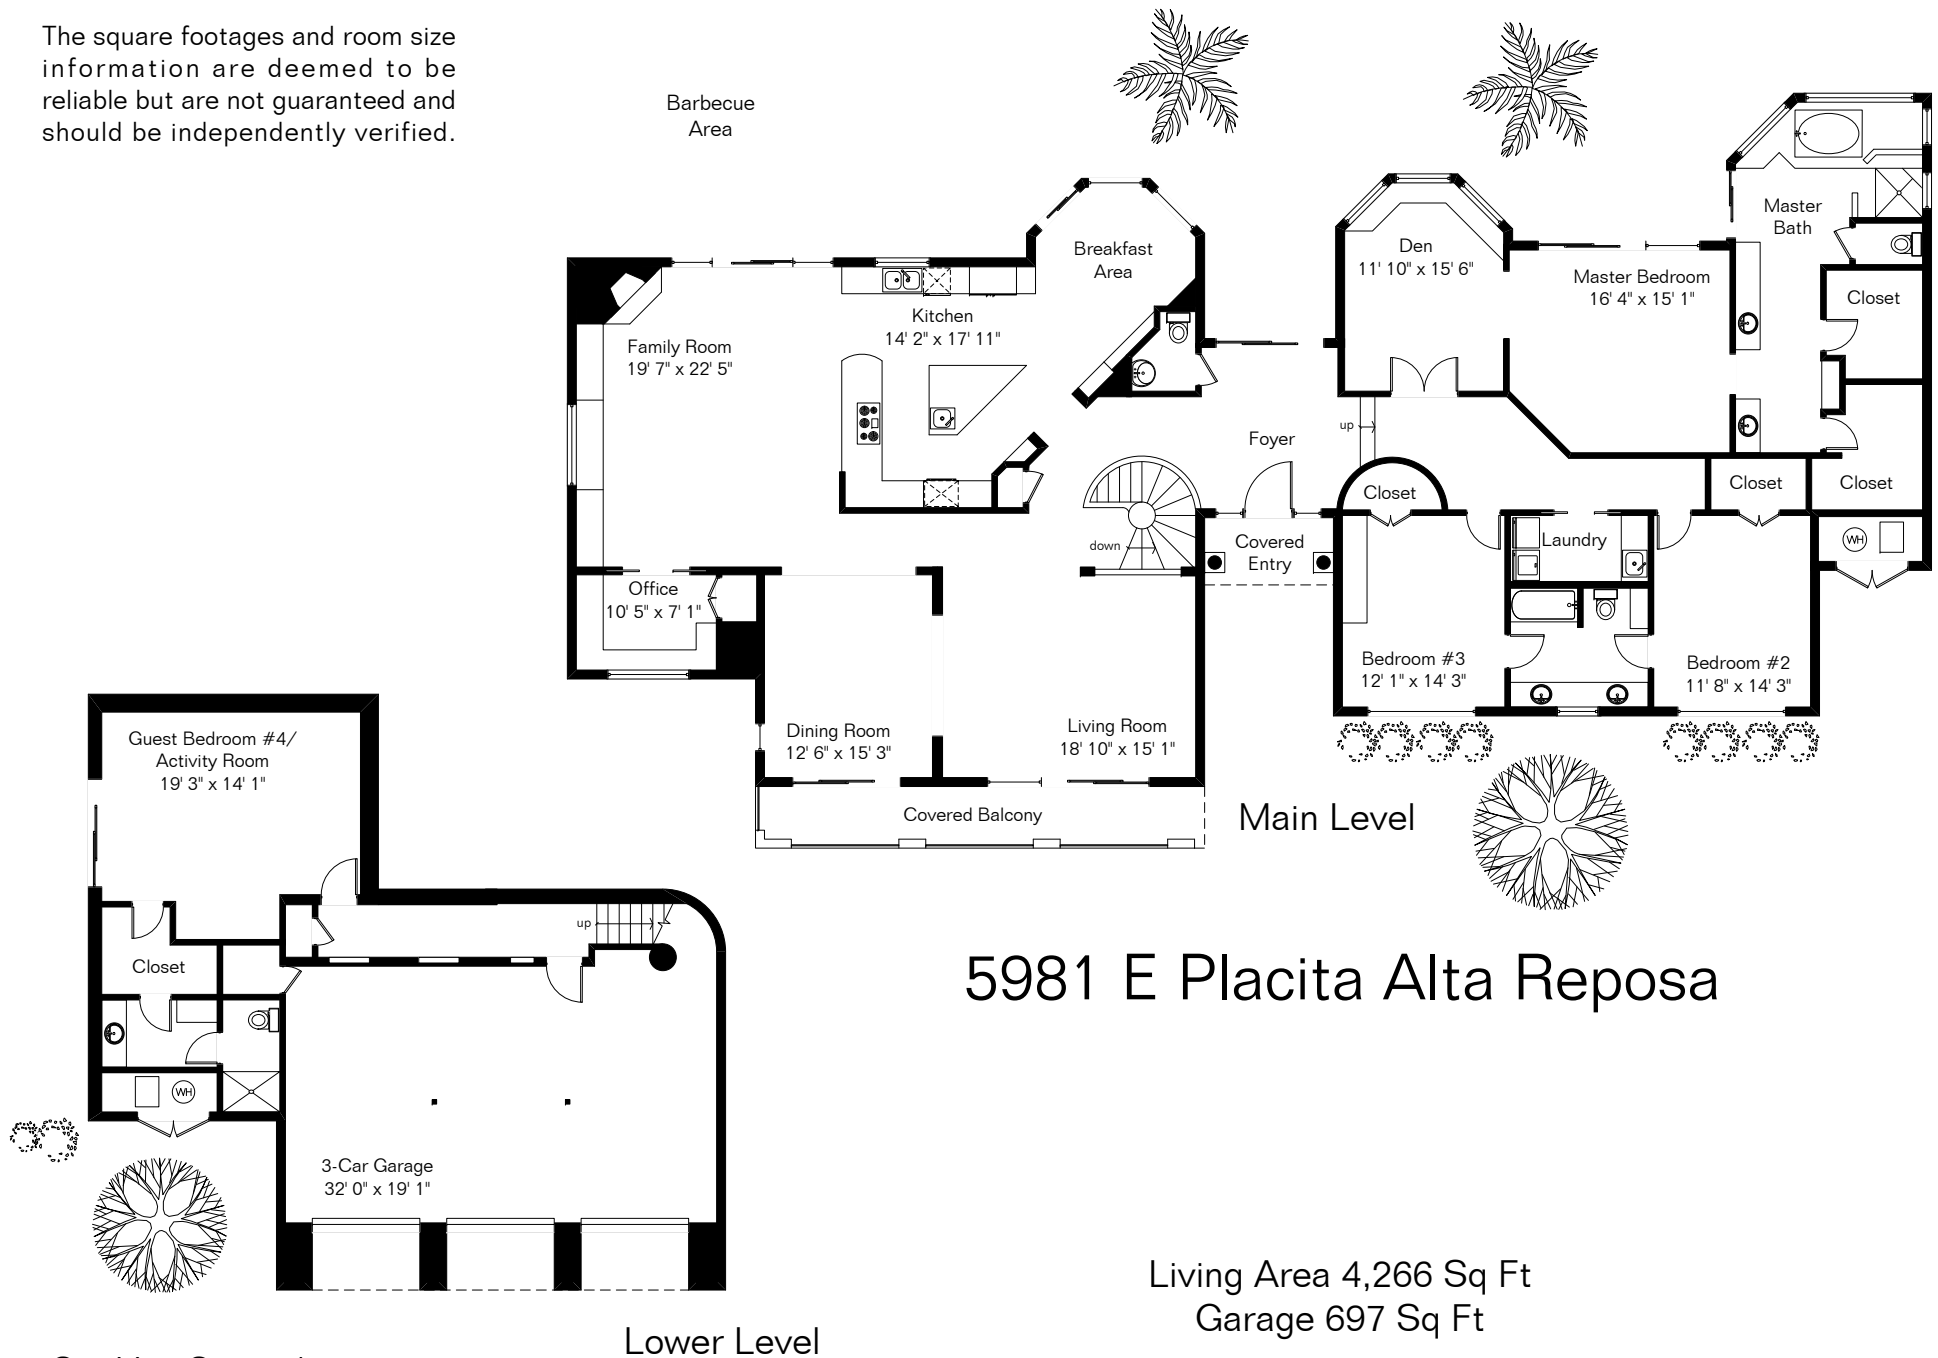

The square footages and room size information are deemed to be reliable but are not guaranteed and should be independently verified.

5981 E Placita Alta Reposa

Living Area 4,266 Sq Ft
Garage 697 Sq Ft

Site Visit September 2019

Copyright 2019 Floor Plans First! LLC
All Rights Reserved.

www.FloorPlansFirst.com

Toll Free (877) 887-1500
Voice (520) 881-1500

Floor Plans First!
See the Floor Plan First!